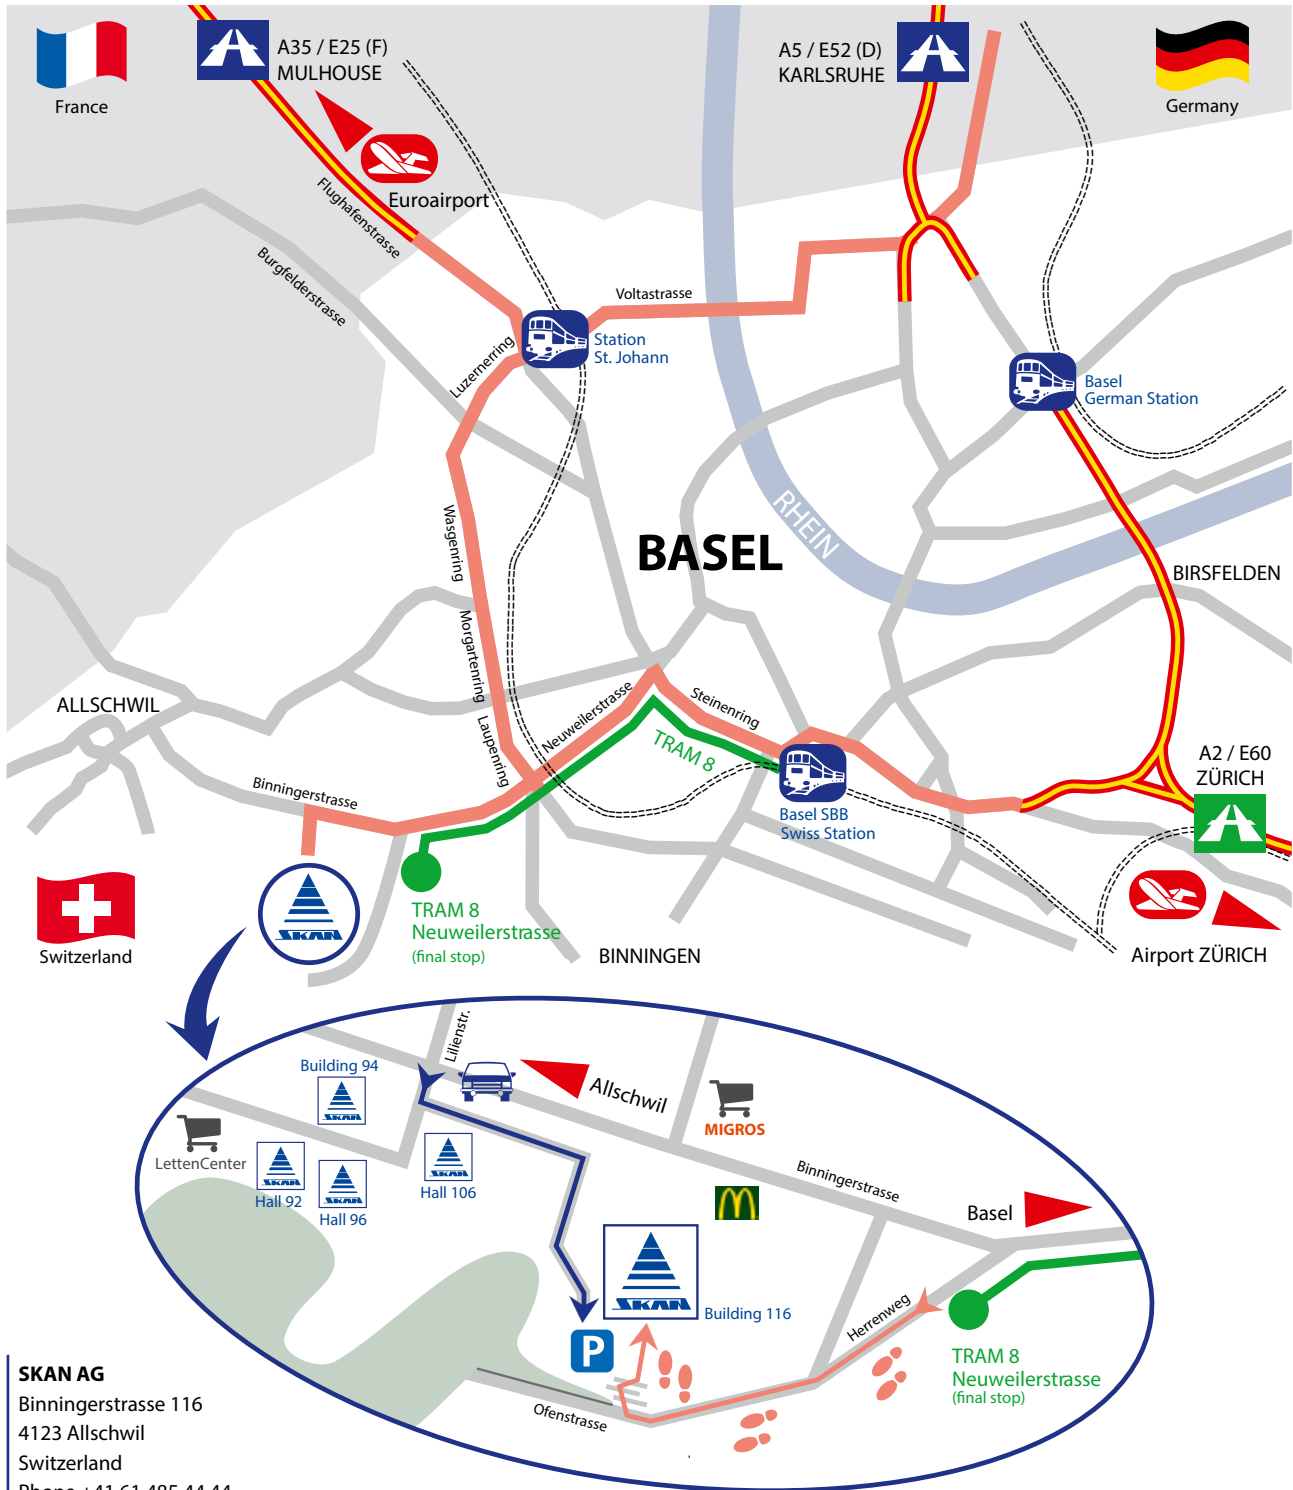

Together always one step ahead

Welcome to SKAN

How to reach us

SKAN AG
 Binningerstrasse 116
 4123 Allschwil
 Switzerland
 Phone +41 61 485 44 44
 www.skan.ch